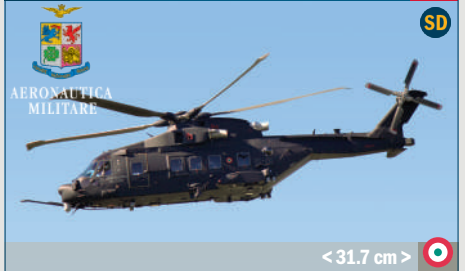

100%
NEW
MOULDS

1371 HH-101 Caesar

1:72

SD