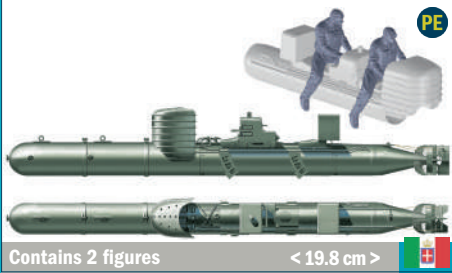

Contains 2 figures < 19.8 cm >

5623 M.T.M. "Barchino" with crew 1:35

Contains 1 figure < 19.1 cm >

5624 Vosper 74 Torpedo Boat with crew

1:35

PE

< 65.5 cm >

5625 Schnellboot S-26/S-38