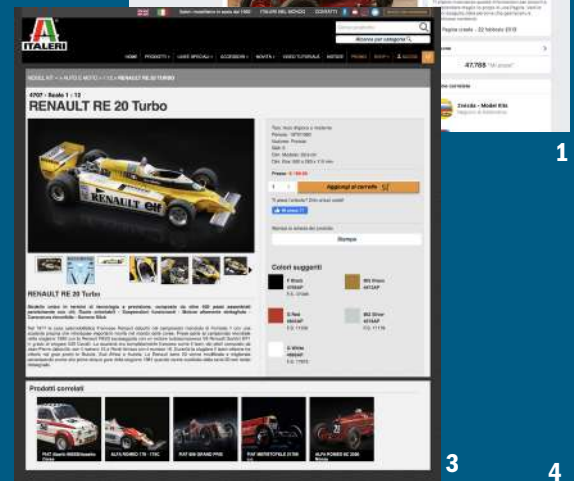

Ci vediamo online!

Sui social (1), fra le foto dei tuoi modelli e i concorsi in rete. Oppure sul nostro sito (2), alla scoperta dei nuovi kit grazie alle schede prodotto (3) e al catalogo sfogliabile (4). Davanti a un video (5), compresi i nuovi tutorial per i neomodellisti (6). Sarebbe perfetto, dopo una scorsa alle news (7), vederci in uno degli eventi annunciati dove potremo condividere questa magica passione!

See you online!

On our social medias (1), with the photos of your models and the on line contests. Or on our web site (2), where you will find out all our new kits, thanks to the product sheets (3) and the flip page catalogue (4). Or even watching a video (5) or one of our new video tutorials for beginners (6). And don't forget to take a look to our news (7), to discover all the events where we can meet and share this magical passion!